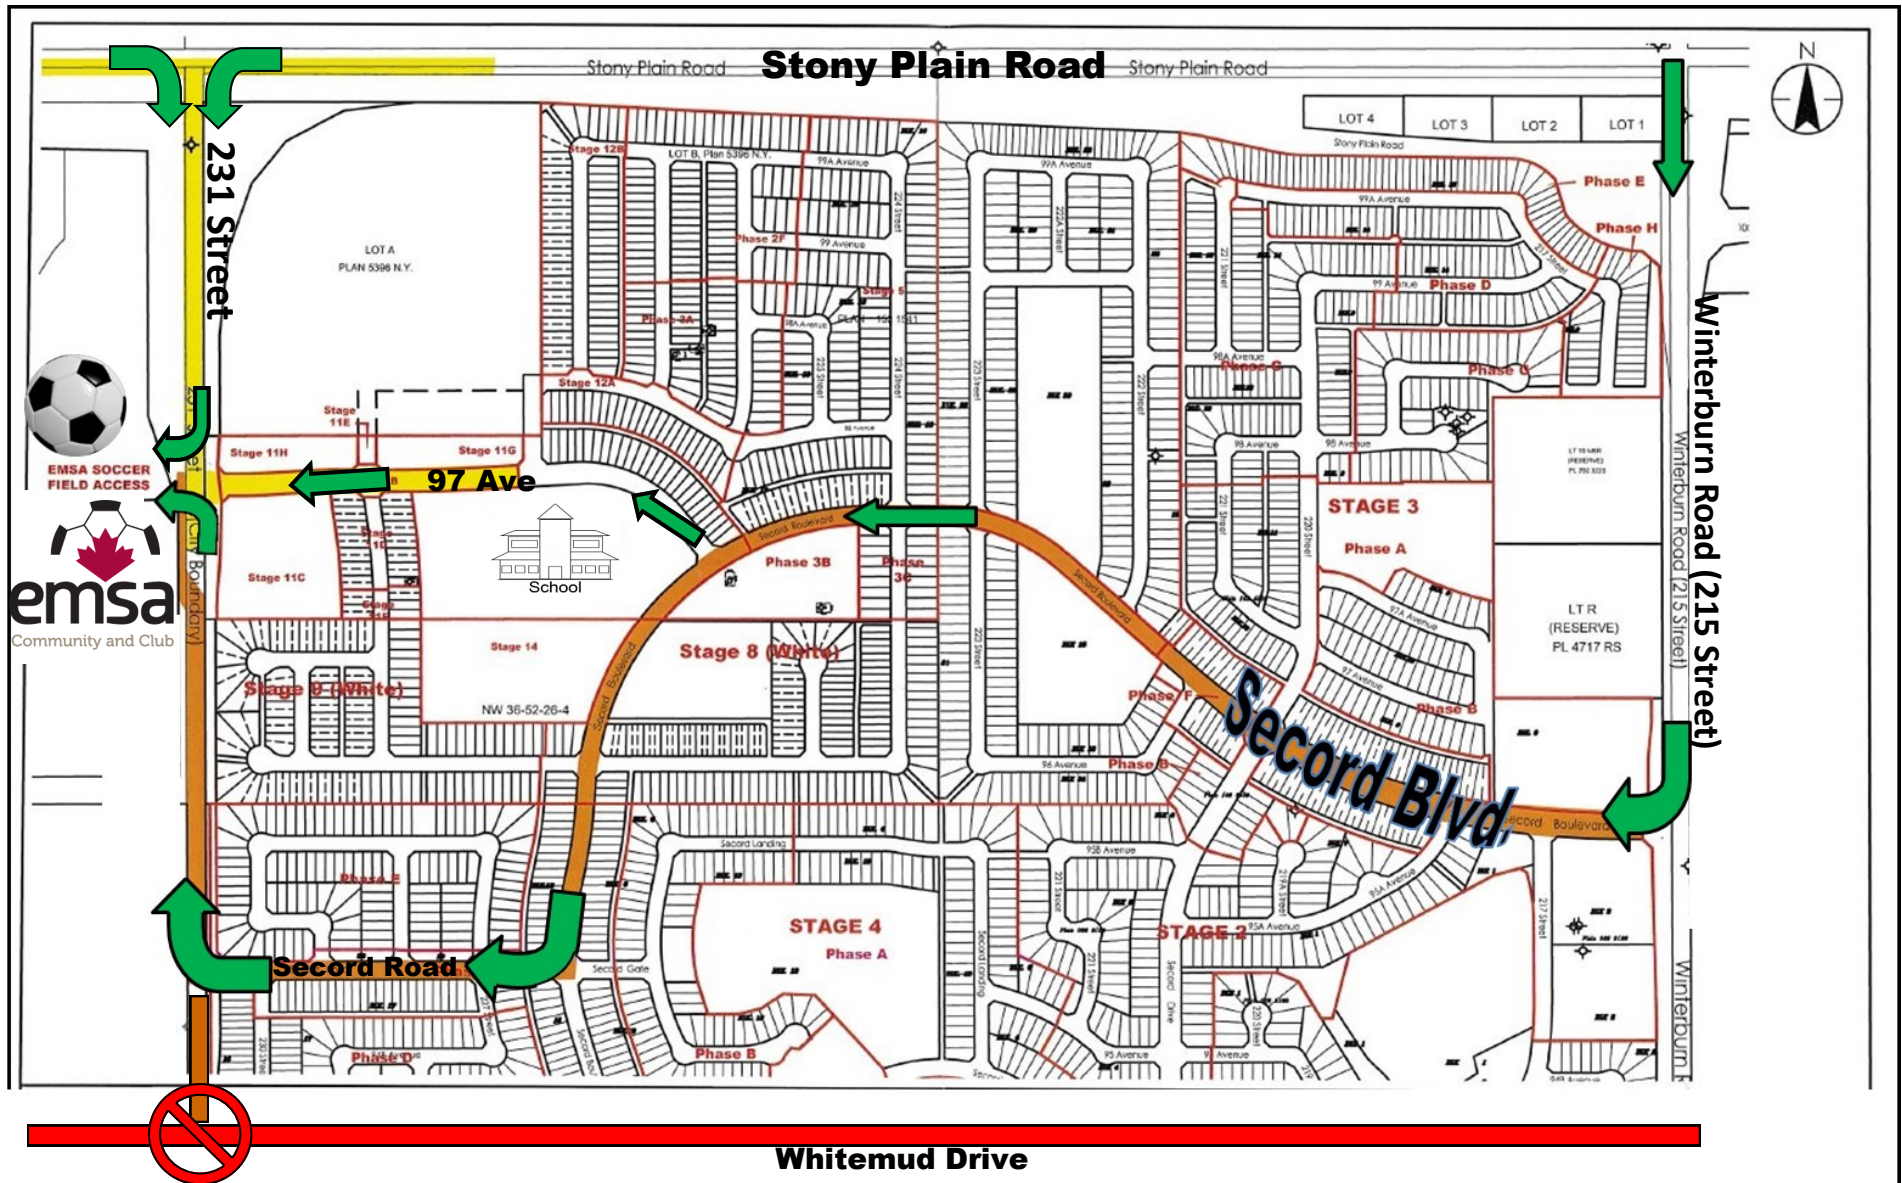

# EMSA West Complex—10058—231 Street NW

## EMSA West Complex – South Entrance Closed

Please be advised that you can no longer turn North off of Whitemud Drive onto 231 Street. You will need to use the Stony Plain Road or Secord neighbourhood entrances to gain access to 231 Street.